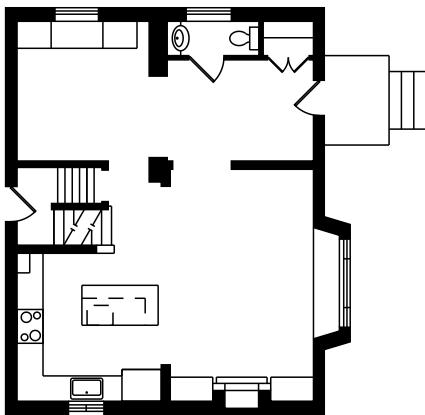

109 GOSWELL RD  
ETOBICOKE, ON M9B 1X6

SECOND  
599 sq ft

MAIN  
749 sq ft

LOWER  
699 sq ft

TOTAL  
2047 sq ft