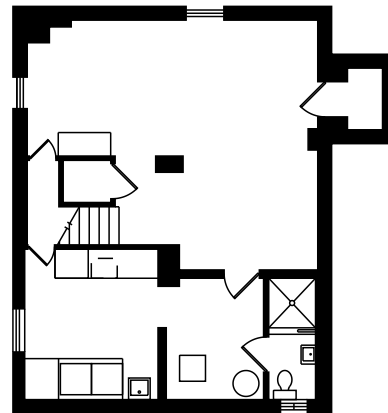

109 GOSWELL RD  
ETOBICOKE, ON M9B 1X6

SECOND  
599 sq ft

MAIN  
749 sq ft

LOWER  
699 sq ft

TOTAL  
2047 sq ft