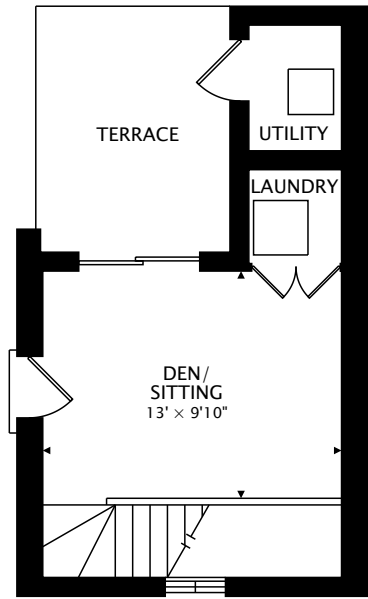

20 MERCHANT LN TH 125
TORONTO, ON M6P 4J6

FOURTH
189 sq ft

SECOND
373 sq ft

THIRD
373 sq ft

MAIN
373 sq ft

TOTAL
1307 sq ft

CAPTURED ON: 19 MAY 2021
DIMENSIONS, AREAS, LAYOUTS AND DETAILS ARE APPROXIMATE
AND SHOULD BE CONSIDERED ILLUSTRATIVE ONLY.