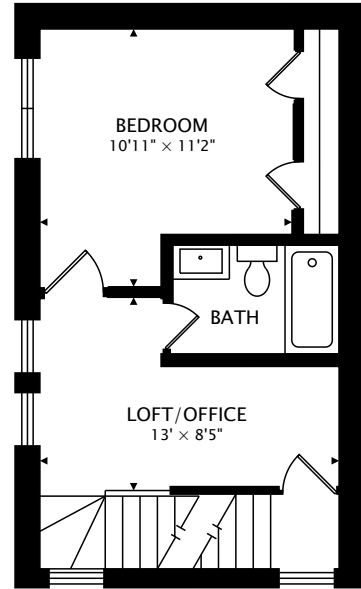

20 MERCHANT LN TH 125
TORONTO, ON M6P 4J6

FOURTH
189 sq ft

SECOND
373 sq ft

THIRD
373 sq ft

MAIN
373 sq ft

TOTAL
1307 sq ft

CAPTURED ON: 19 MAY 2021
DIMENSIONS, AREAS, LAYOUTS AND DETAILS ARE APPROXIMATE
AND SHOULD BE CONSIDERED ILLUSTRATIVE ONLY.