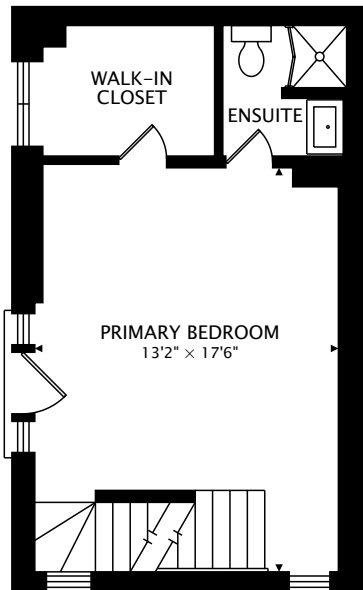

20 MERCHANT LN TH 125
TORONTO, ON M6P 4J6

FOURTH
189 sq ft

SECOND
373 sq ft

THIRD
373 sq ft

MAIN
373 sq ft

TOTAL
1307 sq ft

CAPTURED ON: 19 MAY 2021
DIMENSIONS, AREAS, LAYOUTS AND DETAILS ARE APPROXIMATE
AND SHOULD BE CONSIDERED ILLUSTRATIVE ONLY.