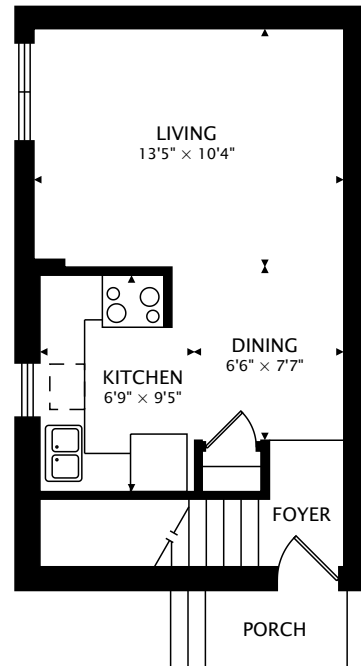

20 MERCHANT LN TH 125
TORONTO, ON M6P 4J6

FOURTH
189 sq ft

SECOND
373 sq ft

THIRD
373 sq ft

MAIN
373 sq ft

TOTAL
1307 sq ft

CAPTURED ON: 19 MAY 2021
DIMENSIONS, AREAS, LAYOUTS AND DETAILS ARE APPROXIMATE
AND SHOULD BE CONSIDERED ILLUSTRATIVE ONLY.