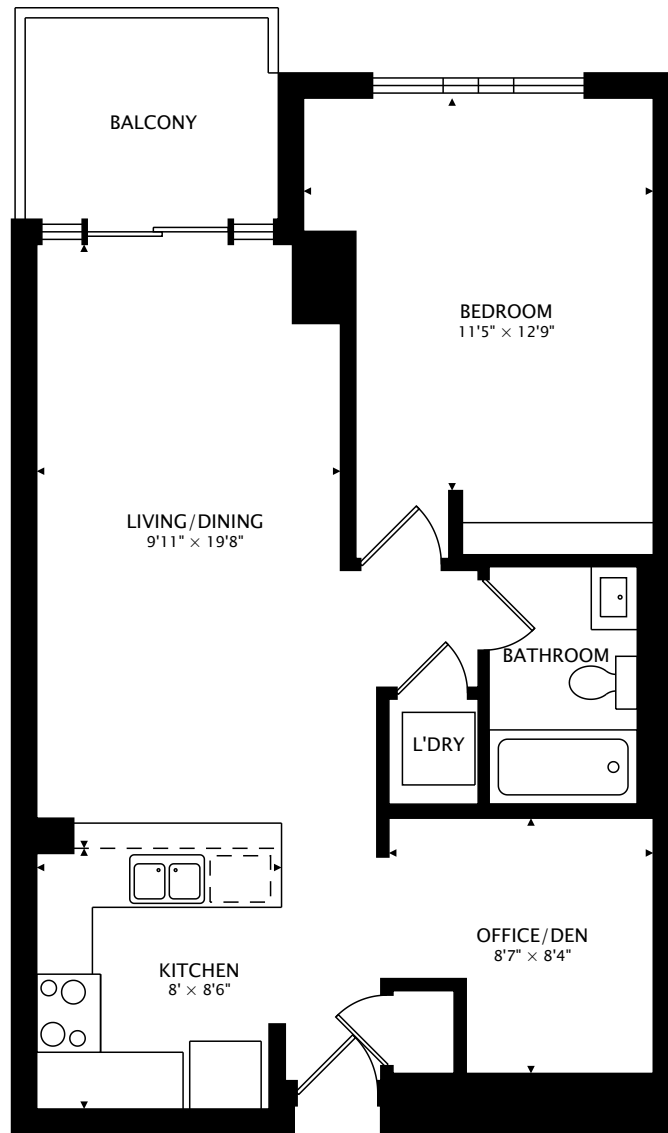

330 RED MAPLE RD #213
RICHMOND HILL, ON L4C 0T6

668 sq ft + 53 sq ft BALCONY