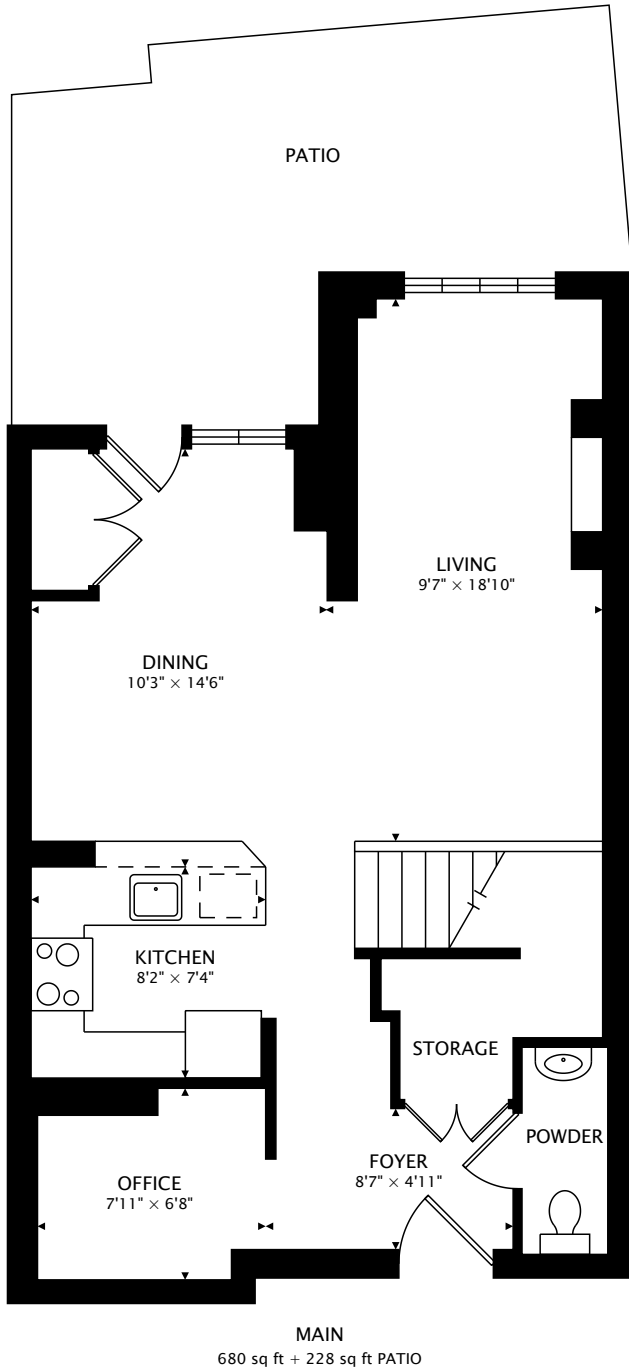

6 PIRANDELLO ST TH 3  
TORONTO, ON M6K 3P4

TOTAL

1226 sq ft + 228 sq ft PATIO + 52 sq ft BALCONY

CAPTURED ON: 27 APR 2022

DIMENSIONS, AREAS, LAYOUTS AND DETAILS ARE APPROXIMATE AND SHOULD BE CONSIDERED ILLUSTRATIVE ONLY.