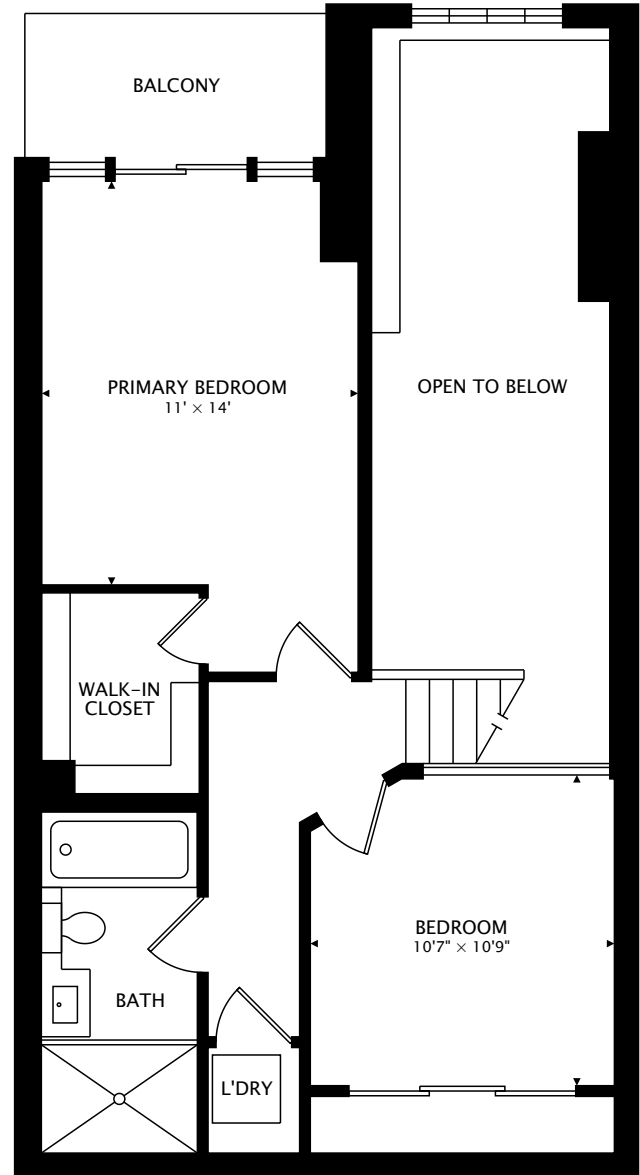

6 PIRANDELLO ST TH 3  
TORONTO, ON M6K 3P4

TOTAL

1226 sq ft + 228 sq ft PATIO + 52 sq ft BALCONY

CAPTURED ON: 27 APR 2022

DIMENSIONS, AREAS, LAYOUTS AND DETAILS ARE APPROXIMATE AND SHOULD BE CONSIDERED ILLUSTRATIVE ONLY.