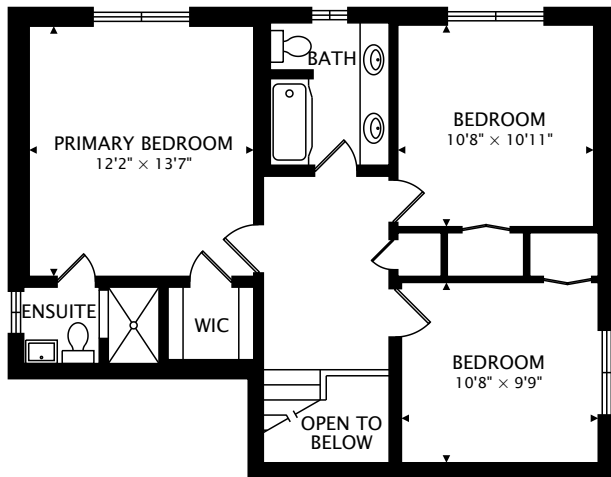

9 SHEFFLEY CRESCENT

ETOBICOKE, ON M9R 2W2

TOTAL

2249 sq ft + 813 sq ft BELOW GRADE

CAPTURED ON: 29 APR 2022

DIMENSIONS, AREAS, LAYOUTS AND DETAILS ARE APPROXIMATE AND SHOULD BE CONSIDERED ILLUSTRATIVE ONLY.

9 SHEFFLEY CRESCENT

ETOBICOKE, ON M9R 2W2

SECOND
726 sq ft

LOWER
813 sq ft BELOW GRADE

TOTAL

2249 sq ft + 813 sq ft BELOW GRADE