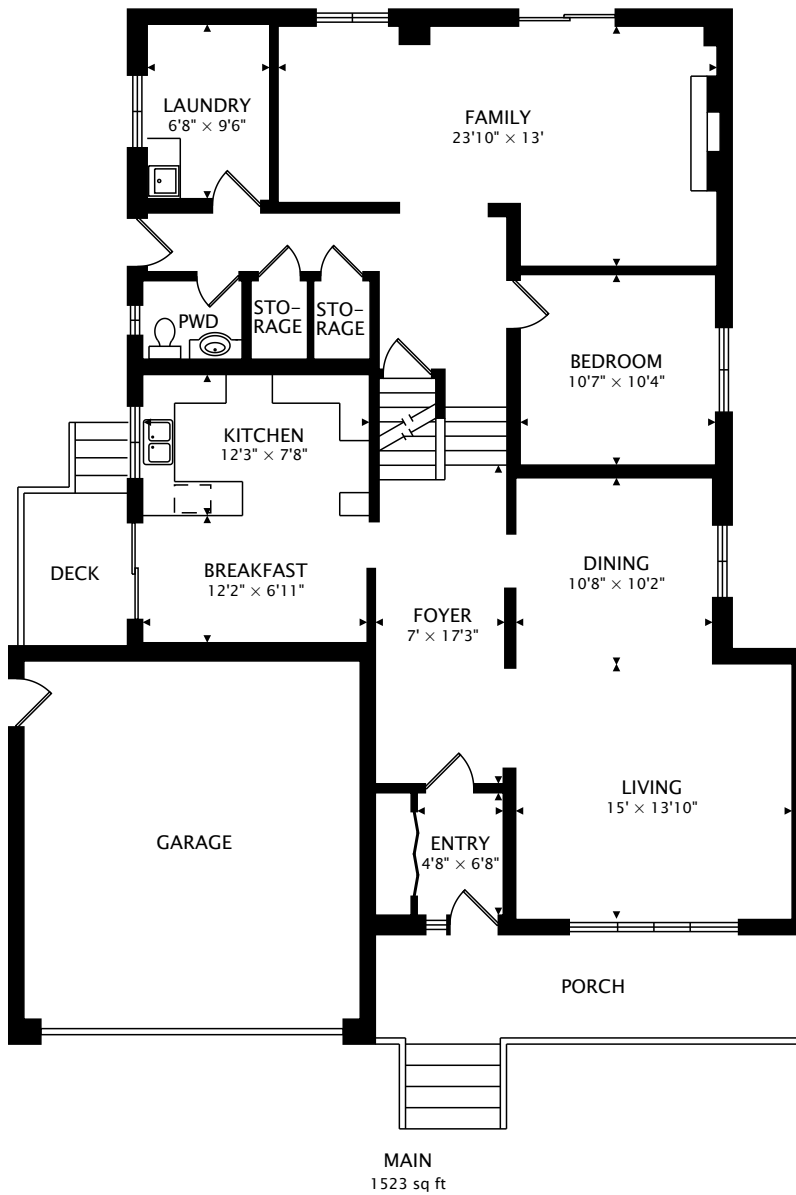

9 SHEFFLEY CRESCENT

ETOBICOKE, ON M9R 2W2

TOTAL

2249 sq ft + 813 sq ft BELOW GRADE

CAPTURED ON: 29 APR 2022

DIMENSIONS, AREAS, LAYOUTS AND DETAILS ARE APPROXIMATE AND SHOULD BE CONSIDERED ILLUSTRATIVE ONLY.

9 SHEFFLEY CRESCENT

ETOBICOKE, ON M9R 2W2

SECOND
726 sq ft

LOWER
813 sq ft BELOW GRADE

TOTAL

2249 sq ft + 813 sq ft BELOW GRADE