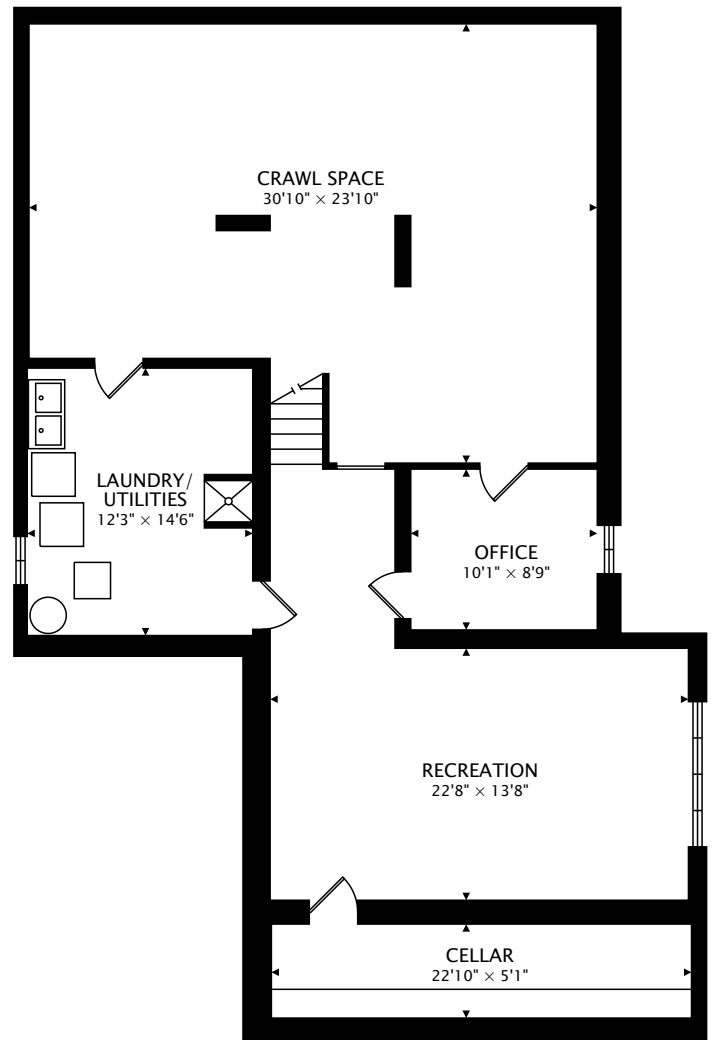

9 SHEFFLEY CRESCENT

ETOBICOKE, ON M9R 2W2

TOTAL

2249 sq ft + 813 sq ft BELOW GRADE

CAPTURED ON: 29 APR 2022

DIMENSIONS, AREAS, LAYOUTS AND DETAILS ARE APPROXIMATE AND SHOULD BE CONSIDERED ILLUSTRATIVE ONLY.

9 SHEFFLEY CRESCENT

ETOBICOKE, ON M9R 2W2

SECOND
726 sq ft

LOWER
813 sq ft BELOW GRADE

TOTAL

2249 sq ft + 813 sq ft BELOW GRADE