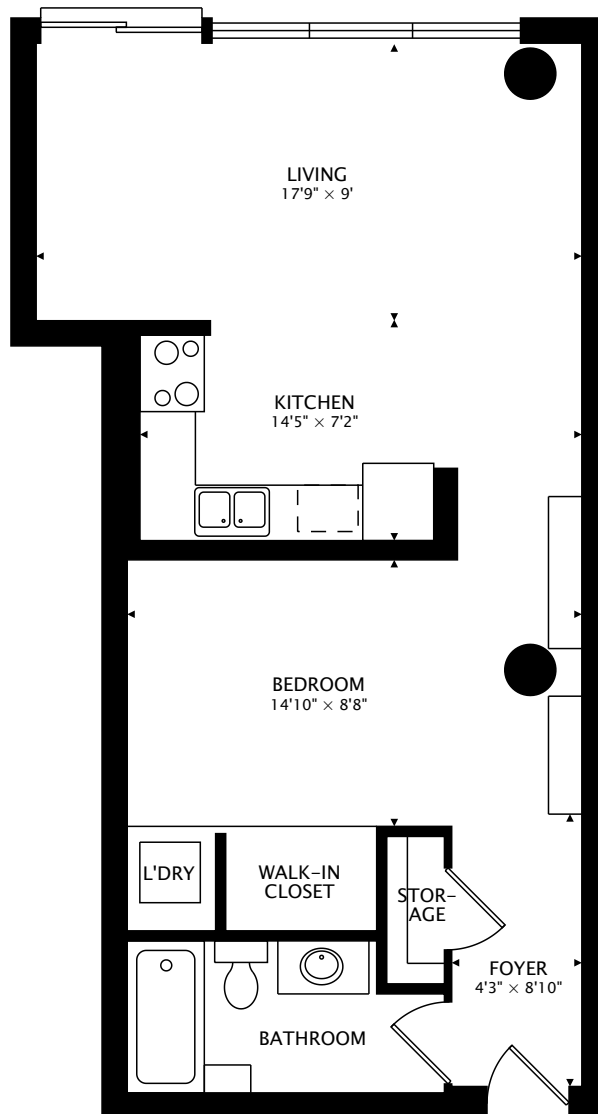

1375 DUPONT ST #608
TORONTO, ON M6H 4J8

PAGE 1 OF 1
3D TOUR: real.vision/1375-dupont-st-608

590 sq ft