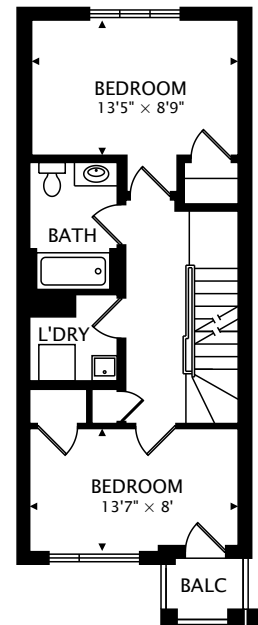

407 THE WESTWAY
TORONTO, ON M9R 1H3

GROUND
34 sq ft

MAIN
492 sq ft

SECOND
522 sq ft

THIRD
487 sq ft

TOTAL
1534 sq ft

CAPTURED ON: 22 SEP 2023

DIMENSIONS, AREAS, LAYOUTS AND DETAILS ARE APPROXIMATE AND SHOULD BE CONSIDERED ILLUSTRATIVE ONLY.