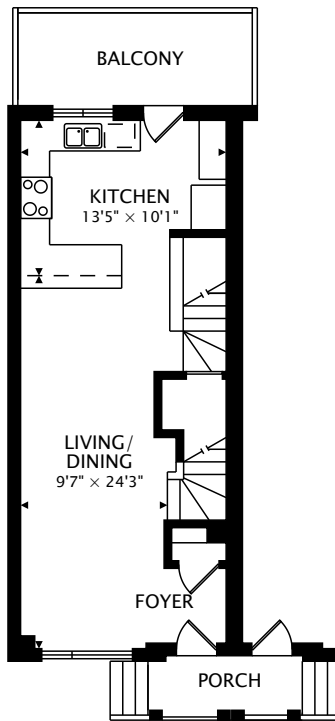

407 THE WESTWAY
TORONTO, ON M9R 1H3

GROUND
34 sq ft

MAIN
492 sq ft

SECOND
522 sq ft

THIRD
487 sq ft

TOTAL
1534 sq ft

CAPTURED ON: 22 SEP 2023

DIMENSIONS, AREAS, LAYOUTS AND DETAILS ARE APPROXIMATE AND SHOULD BE CONSIDERED ILLUSTRATIVE ONLY.