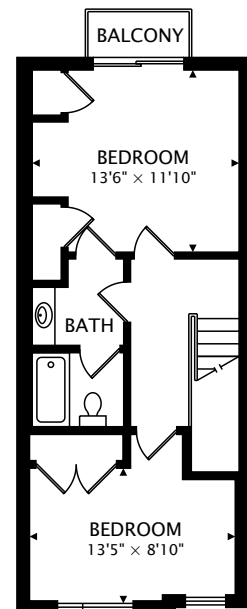

407 THE WESTWAY
TORONTO, ON M9R 1H3

GROUND
34 sq ft

MAIN
492 sq ft

SECOND
522 sq ft

THIRD
487 sq ft

TOTAL
1534 sq ft

CAPTURED ON: 22 SEP 2023

DIMENSIONS, AREAS, LAYOUTS AND DETAILS ARE APPROXIMATE AND SHOULD BE CONSIDERED ILLUSTRATIVE ONLY.