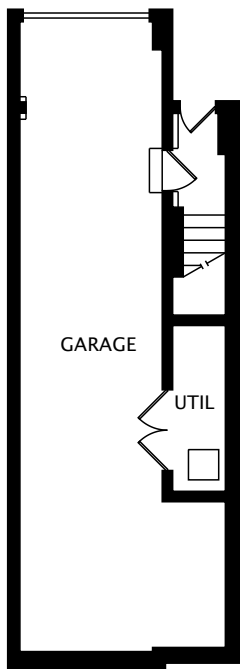

407 THE WESTWAY
TORONTO, ON M9R 1H3

GROUND
34 sq ft

MAIN
492 sq ft

SECOND
522 sq ft

THIRD
487 sq ft

TOTAL
1534 sq ft

CAPTURED ON: 22 SEP 2023

DIMENSIONS, AREAS, LAYOUTS AND DETAILS ARE APPROXIMATE AND SHOULD BE CONSIDERED ILLUSTRATIVE ONLY.