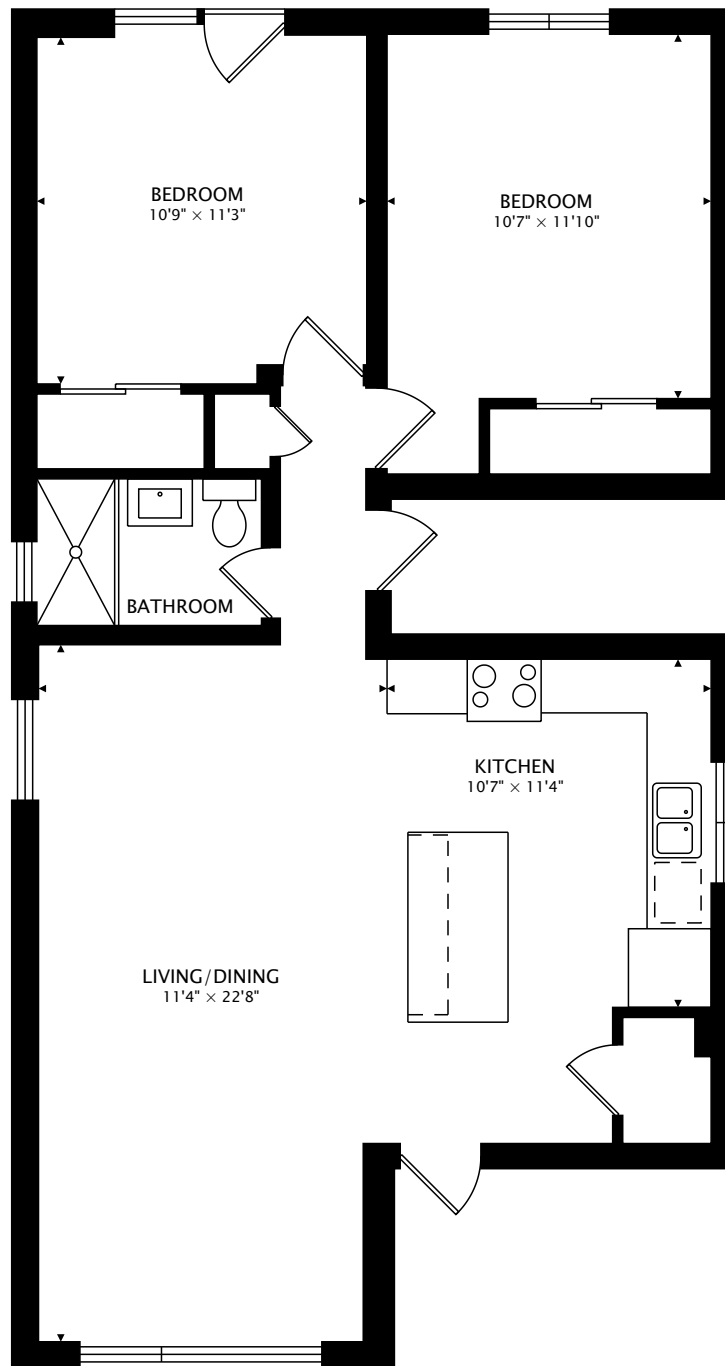

71 KEELE ST APT 3
TORONTO, ON M6P 2J8

922 sq ft