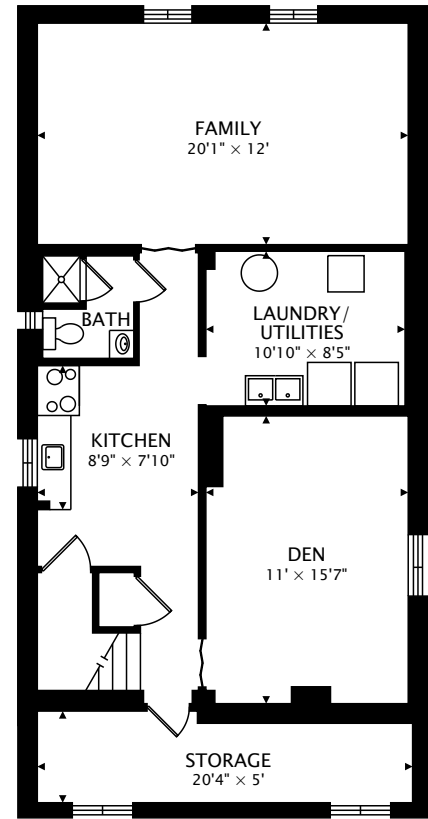

MAIN
859 sq ft

LOWER
959 sq ft BELOW GRADE

GARAGE

GARAGE

TOTAL
859 sq ft + 959 sq ft BELOW GRADE

CAPTURED ON: 26 MAY 2023
DIMENSIONS, AREAS, LAYOUTS AND DETAILS ARE APPROXIMATE
AND SHOULD BE CONSIDERED ILLUSTRATIVE ONLY.