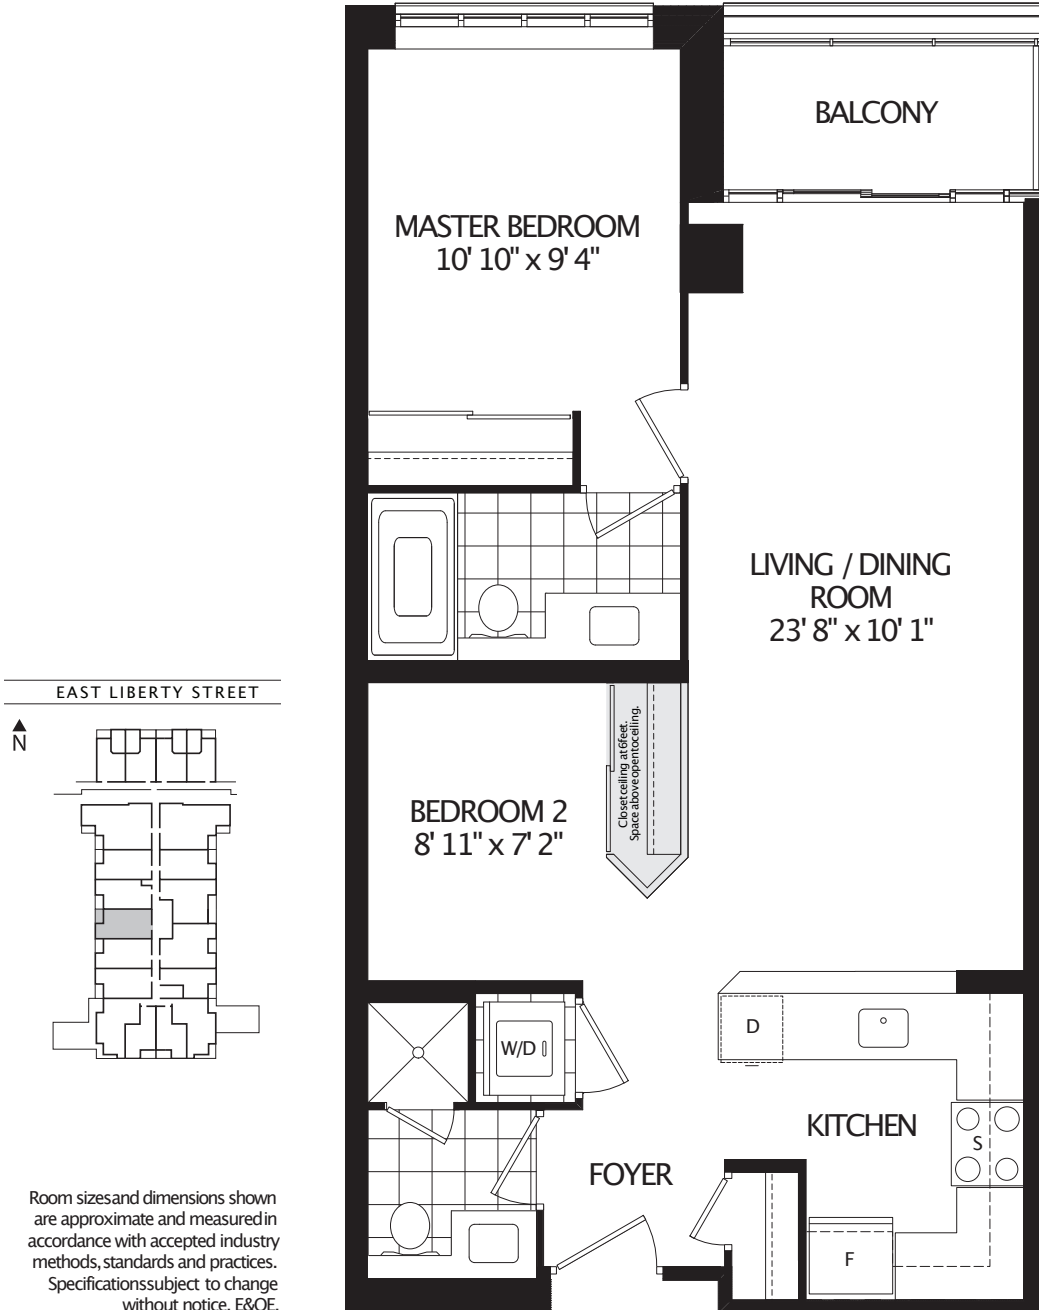

75 East Liberty St.

Suite 409-1009

SOHO 2 Bedroom

739 sq. ft.

Room sizes and dimensions shown are approximate and measured in accordance with accepted industry methods, standards and practices. Specifications subject to change without notice. E&OE.