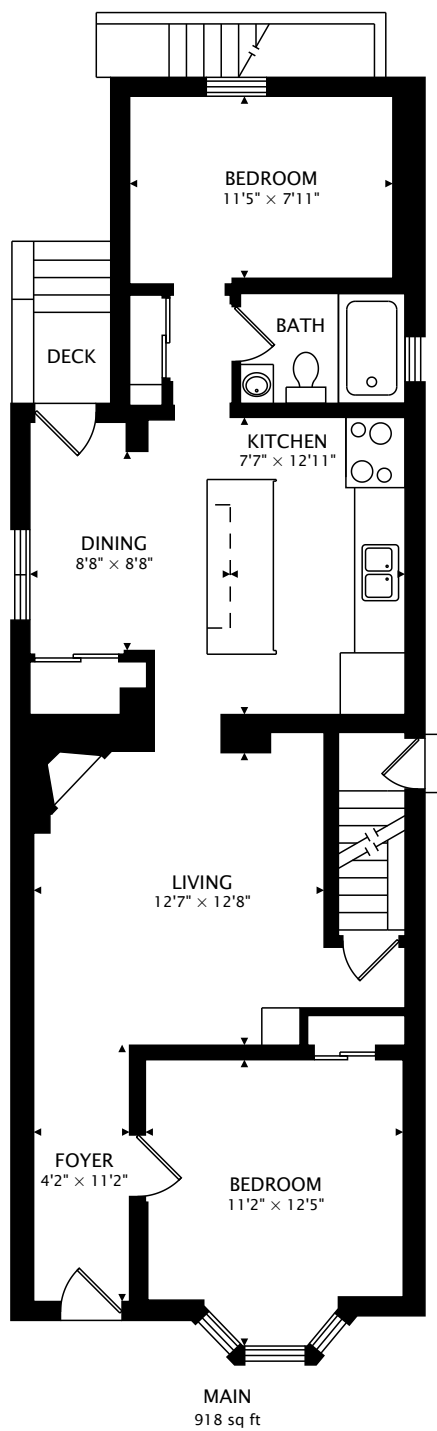

146 PICTON STREET E
HAMILTON, ON L8L 3W6

TOTAL
1972 sq ft + 836 sq ft BELOW GRADE

CAPTURED ON: 13 SEP 2023
DIMENSIONS, AREAS, LAYOUTS AND DETAILS ARE APPROXIMATE
AND SHOULD BE CONSIDERED ILLUSTRATIVE ONLY.

TOTAL

1972 sq ft + 836 sq ft BELOW GRADE