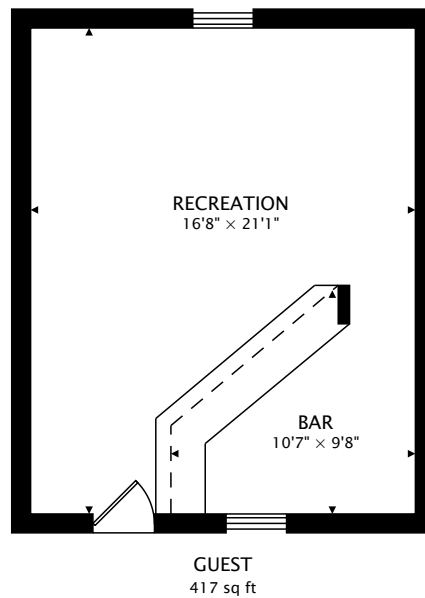

146 PICTON STREET E
HAMILTON, ON L8L 3W6

TOTAL
1972 sq ft + 836 sq ft BELOW GRADE

CAPTURED ON: 13 SEP 2023
DIMENSIONS, AREAS, LAYOUTS AND DETAILS ARE APPROXIMATE
AND SHOULD BE CONSIDERED ILLUSTRATIVE ONLY.

TOTAL

1972 sq ft + 836 sq ft BELOW GRADE