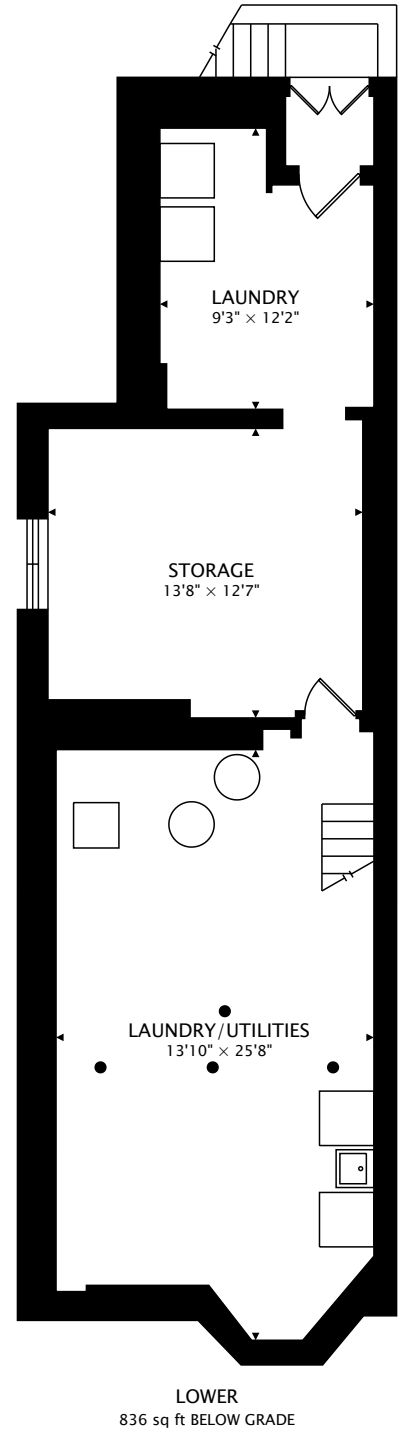

146 PICTON STREET E
HAMILTON, ON L8L 3W6

TOTAL
1972 sq ft + 836 sq ft BELOW GRADE

CAPTURED ON: 13 SEP 2023
DIMENSIONS, AREAS, LAYOUTS AND DETAILS ARE APPROXIMATE
AND SHOULD BE CONSIDERED ILLUSTRATIVE ONLY.

TOTAL

1972 sq ft + 836 sq ft BELOW GRADE