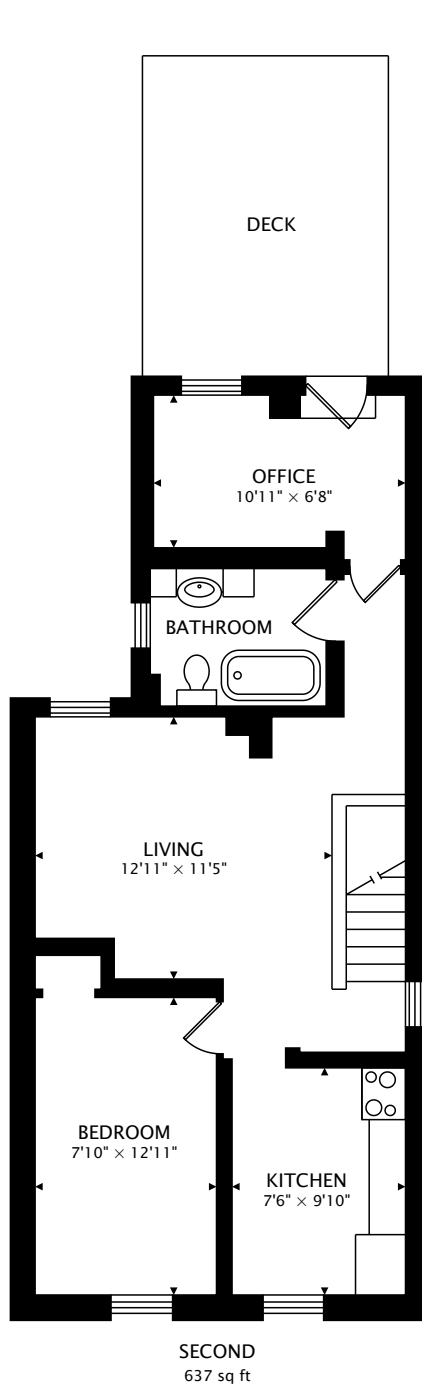

146 PICTON STREET E
HAMILTON, ON L8L 3W6

TOTAL
1972 sq ft + 836 sq ft BELOW GRADE

CAPTURED ON: 13 SEP 2023
DIMENSIONS, AREAS, LAYOUTS AND DETAILS ARE APPROXIMATE
AND SHOULD BE CONSIDERED ILLUSTRATIVE ONLY.

TOTAL

1972 sq ft + 836 sq ft BELOW GRADE