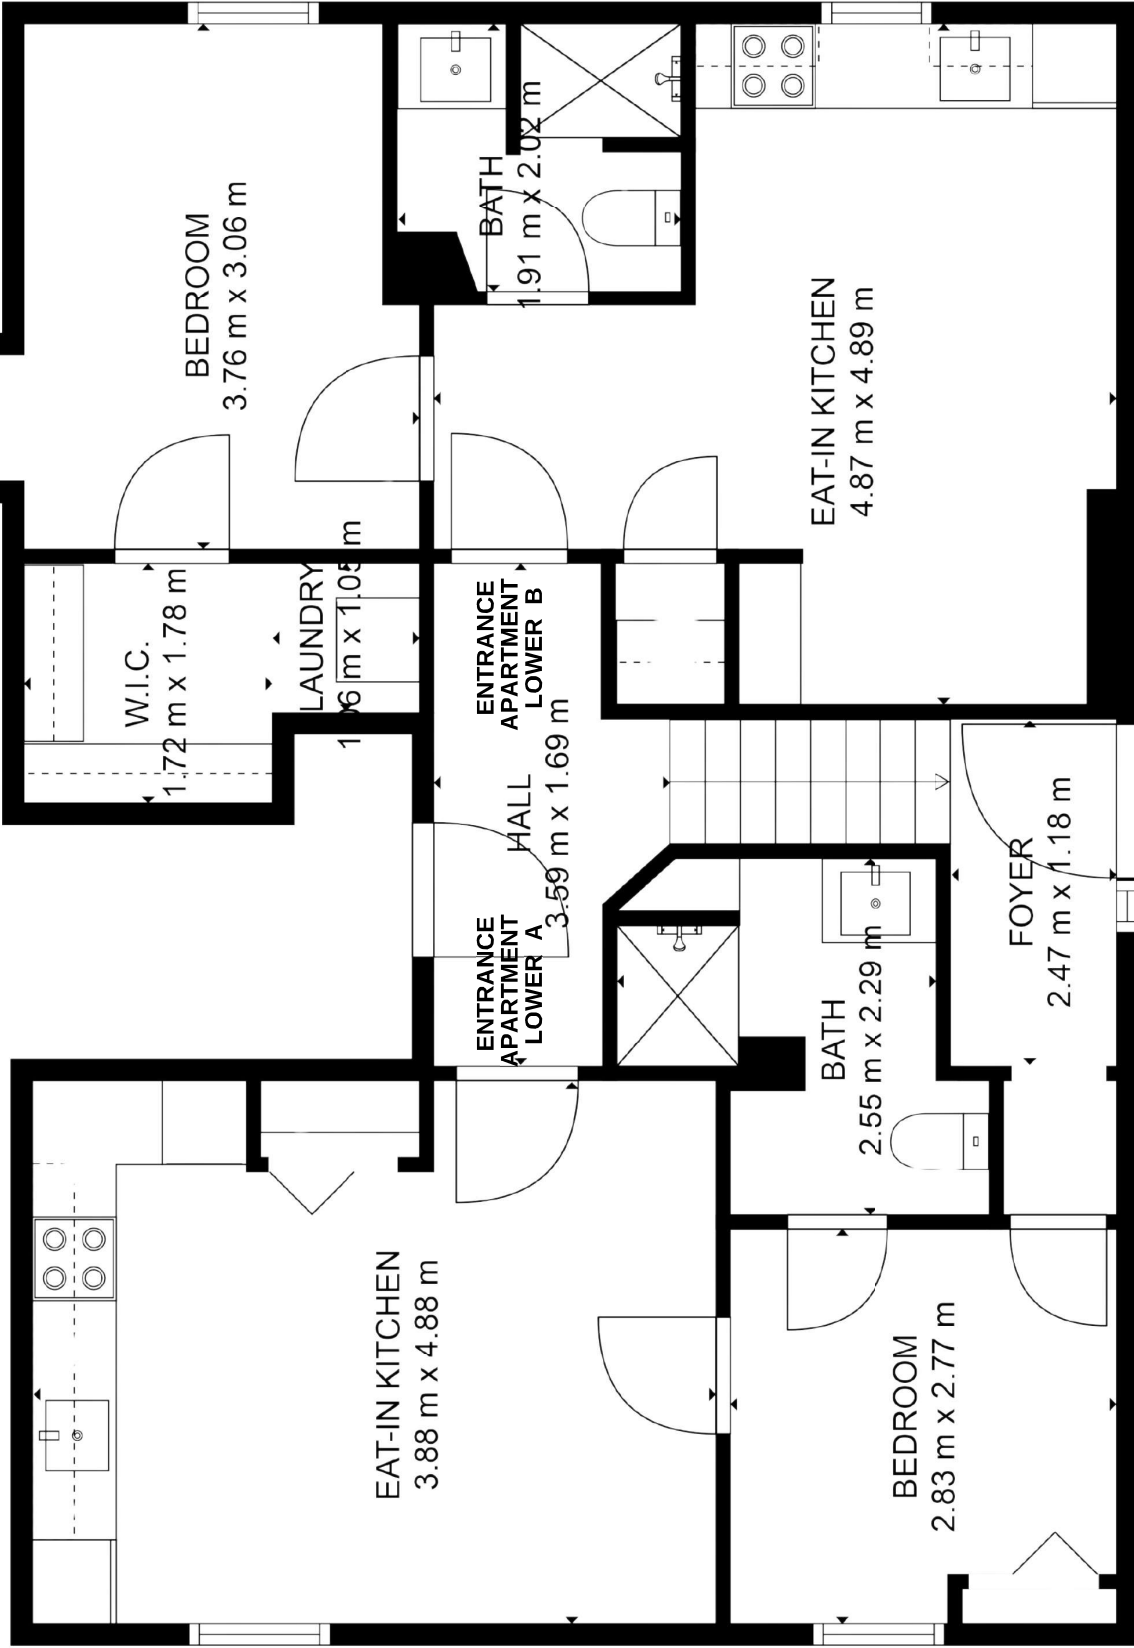

**APARTMENT LOWER A**

**APARTMENT LOWER B**

**TOTAL: 83 m<sup>2</sup>**  
FLOOR 1: 83 m<sup>2</sup>

FLOOR PLAN CREATED BY CUBICASA APP. MEASUREMENTS DEEMED HIGHLY RELIABLE BUT NOT GUARANTEED.